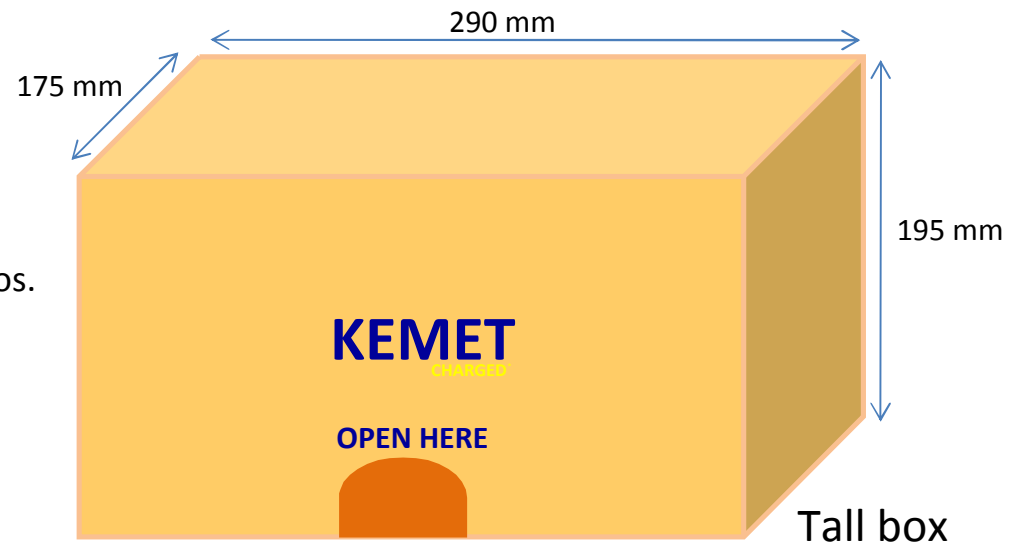

Boxes Outside Dimensions

Robo - Box

* Telescoping lid design

New Design

NOTES:

- Same quantity of pieces per box.
- Boxes will be available for first shipment.
- Outside dimensions as shown for reference.
- New Boxes will include KEMET and Handling care logos.
- Two box sizes are required to cover all series.

Boxes Outside Dimensions

(Side view)

Robo- Box

* Telescoping lid design

NOTES:

- Same label format, bar codes and dimensions.
- Country of Origin, Made in Mexico

New Design