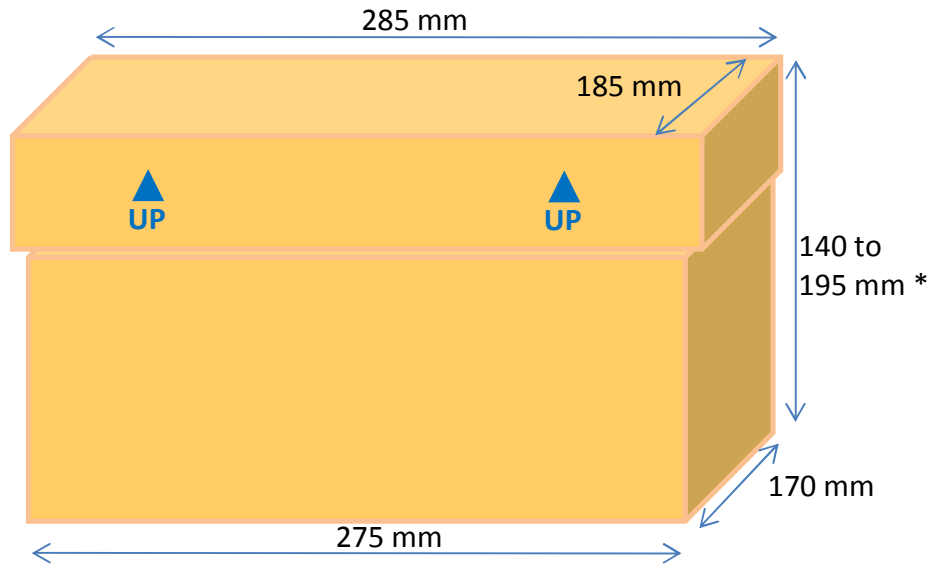

Boxes Outside Dimensions

Robo - Box

* Telescoping lid design

New Design

NOTES:

- Same quantity of pieces per box.
- Boxes will be available for first shipment.
- Outside dimensions as shown for reference.
- New Boxes will include KEMET and Handling care logos.
- Two box sizes are required to cover all series.

Boxes Outside Dimensions

(Side view)

Robo- Box

* Telescoping lid design

NOTES:

- Same label format, bar codes and dimensions.
- Country of Origin, Made in Mexico

New Design