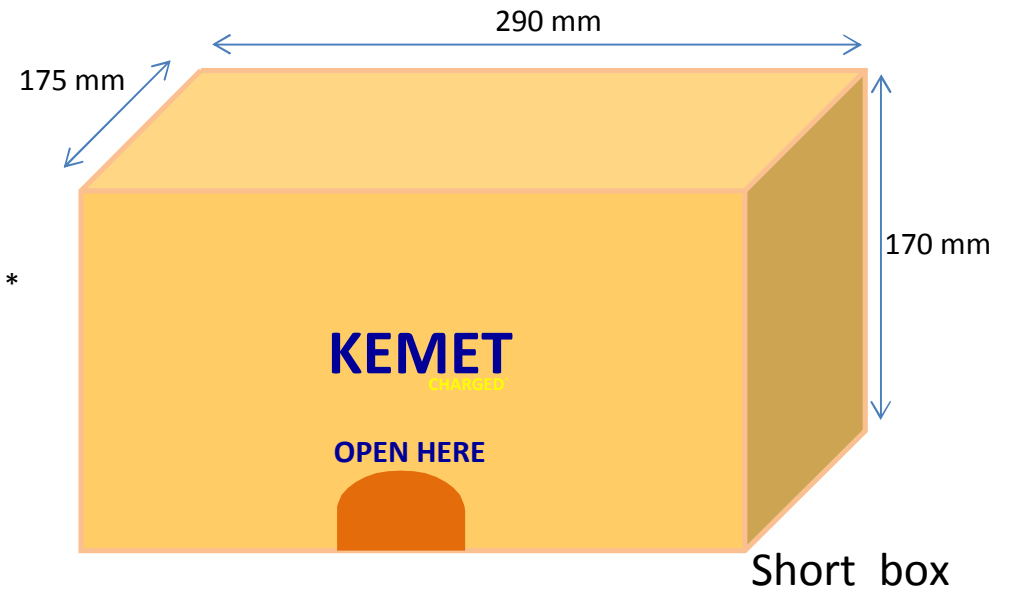

Boxes Outside Dimensions

Robo - Box

* Telescoping lid design

New Design

NOTES:

- Same quantity of pieces per box.
- Boxes will be available for first shipment.
- Outside dimensions as shown for reference.
- New Boxes will include KEMET and Handling care logos.
- Two box sizes are required to cover all series.

Boxes Outside Dimensions

(Side view)

Robo- Box

* Telescoping lid design

NOTES:

- Same label format, bar codes and dimensions.
- Country of Origin, Made in Mexico

New Design